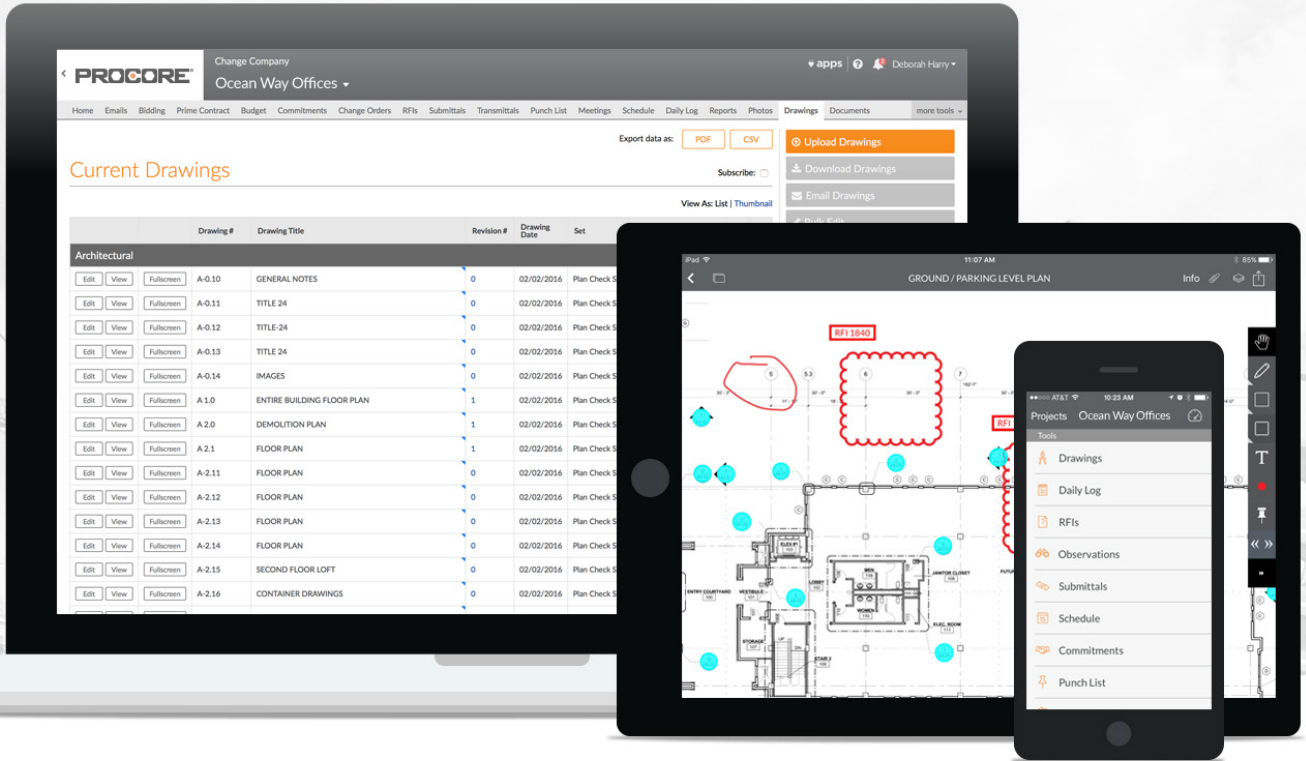

GET UPDATES IN REAL TIME

With Procore we can give you real time updates and resolve issues faster. Our entire team has access to the app, available on any mobile device, so anywhere we are, we are updating information and communicating problems and solutions as they happen.

NEVER HUNT FOR INFORMATION

Using Procore, we have a central repository for all key documents, centralized drawings with real time revision control, and intelligent specs, uploaded into the app so you don't have to search the trailer or your email for information. It's all at your fingertips.

END YOUR PROJECT WITH EASE

Enjoy an easy transition from closeout to operations and maintenance. Get your as-builts at the click of a button. Access everything you need to know to operate your facility with a quick scan of a QR code, anywhere you are in the building, at any time. The information and documentation you need is at your fingertips.

AVAILABLE ON