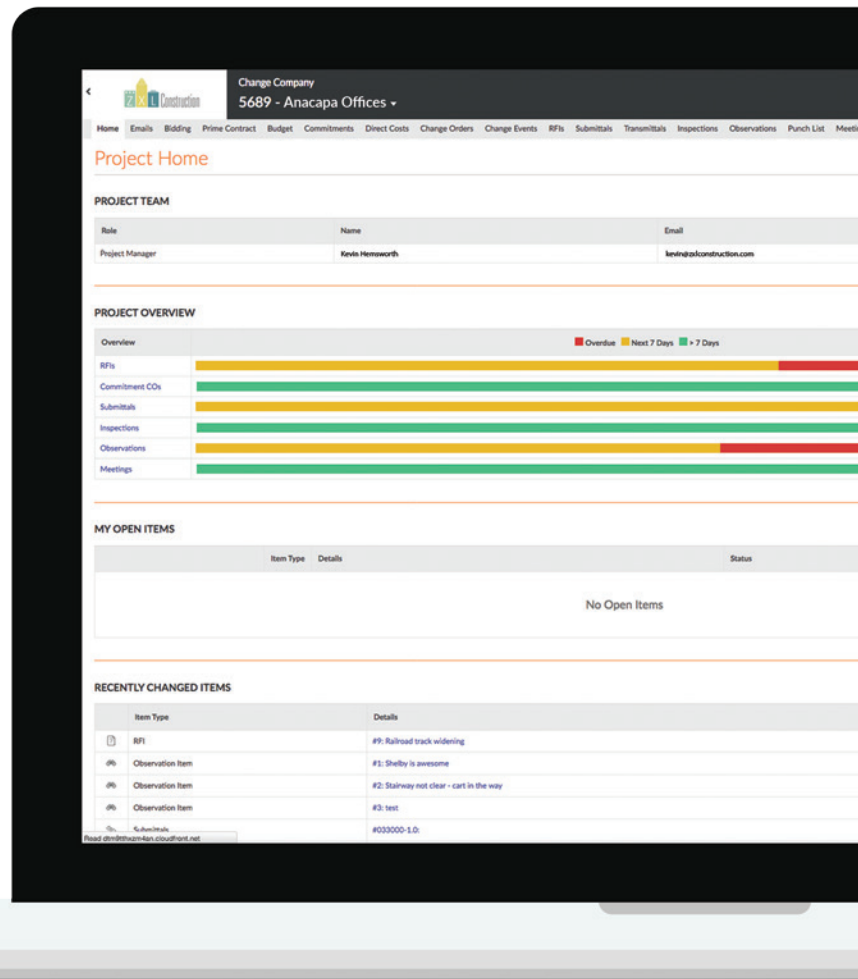

## We're using the construction industry's most widely used construction management software.

Using the most innovative technology in the industry, you'll have the whole project picture, every minute, with comprehensive information so you'll know the health of your project at a glance.

### STAY IN CONTROL WITH COMPLETE INSIGHT AND OVERSIGHT.

That's why we have Procore. You'll have access to the project dashboard where you can see the health of your project. You'll be able to see what's on schedule, where delays may happen and how far (and well) your project is moving along.

## GET UPDATES IN REAL TIME

With Procore we can give you real time updates and resolve issues faster. Our entire team has access to the app, available on any mobile device, so anywhere we are, we are updating information and communicating problems and solutions as they happen.

## NEVER HUNT FOR INFORMATION

Using Procore, we have a central repository for all key documents, centralized drawings with real time revision control, and intelligent specs, uploaded into the app so you don't have to search the trailer or your email for information. It's all at your fingertips.